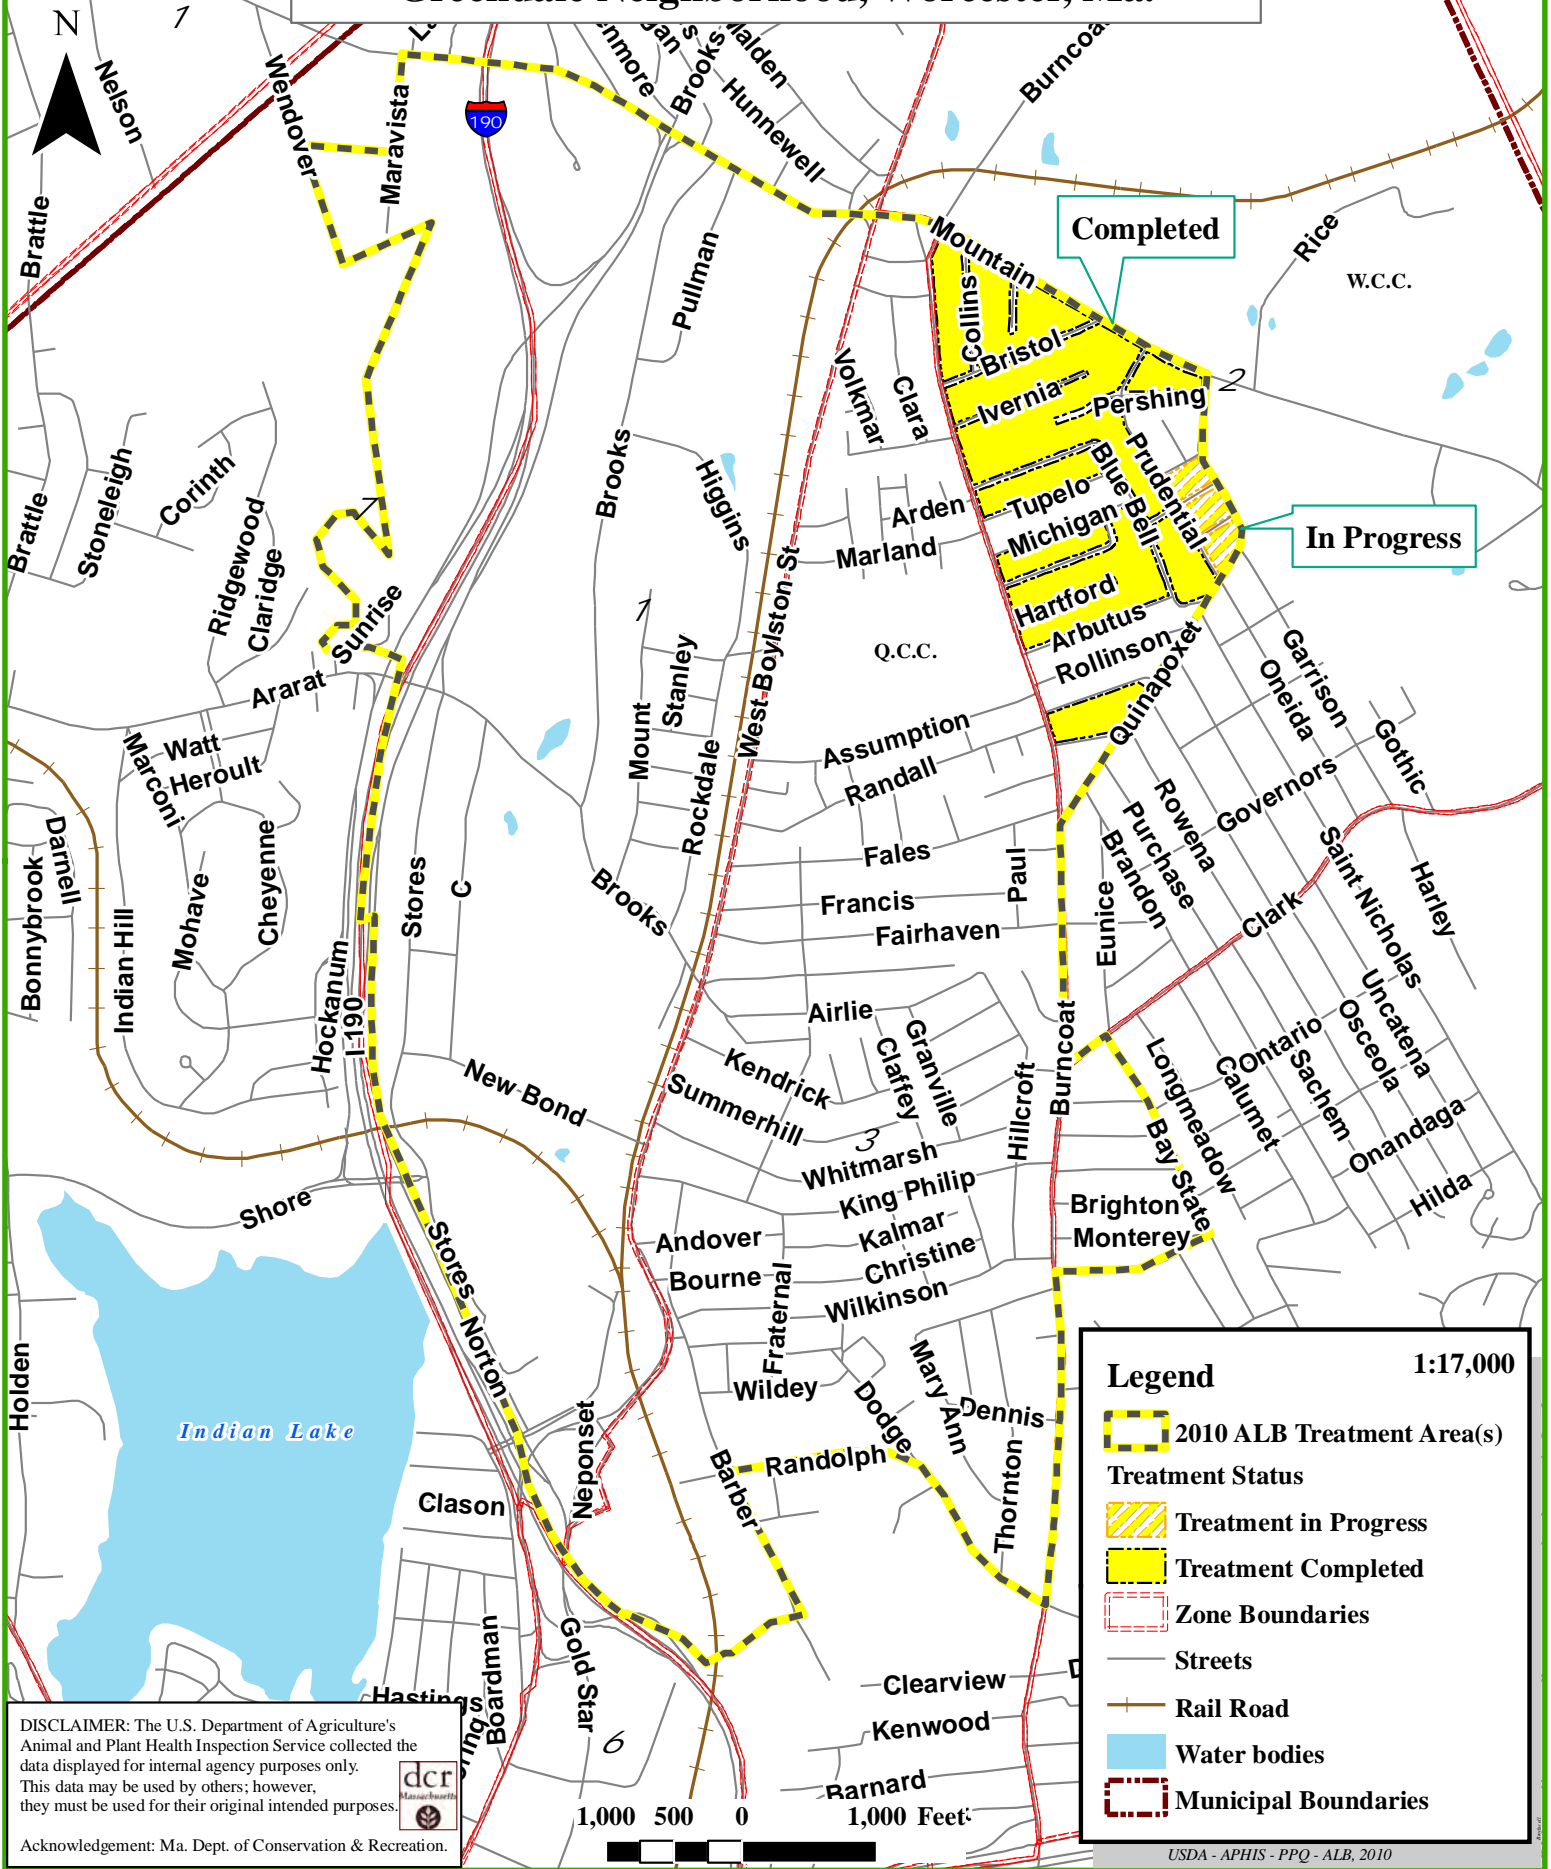

2010 Worcester County, Ma Treatment Area's Treatment Update Week One (April 26th - May 1st) Greendale Neighborhood, Worcester, Ma.

2010 Worcester County, Ma Treatment Area's Treatment Update Week One (April 26th - May 1st) West Boylston Satellite

Legend 1:8,500

- 2010 ALB Treatment Area(s)
- Treatment Status**
- Treatment in Progress
- Treatment Completed
- Zone Boundaries
- Streets
- Rail Road
- Water bodies
- Municipal Boundaries

DISCLAIMER: The U.S. Department of Agriculture's Animal and Plant Health Inspection Service collected the data displayed for internal agency purposes only. This data may be used by others; however, they must be used for their original intended purposes.