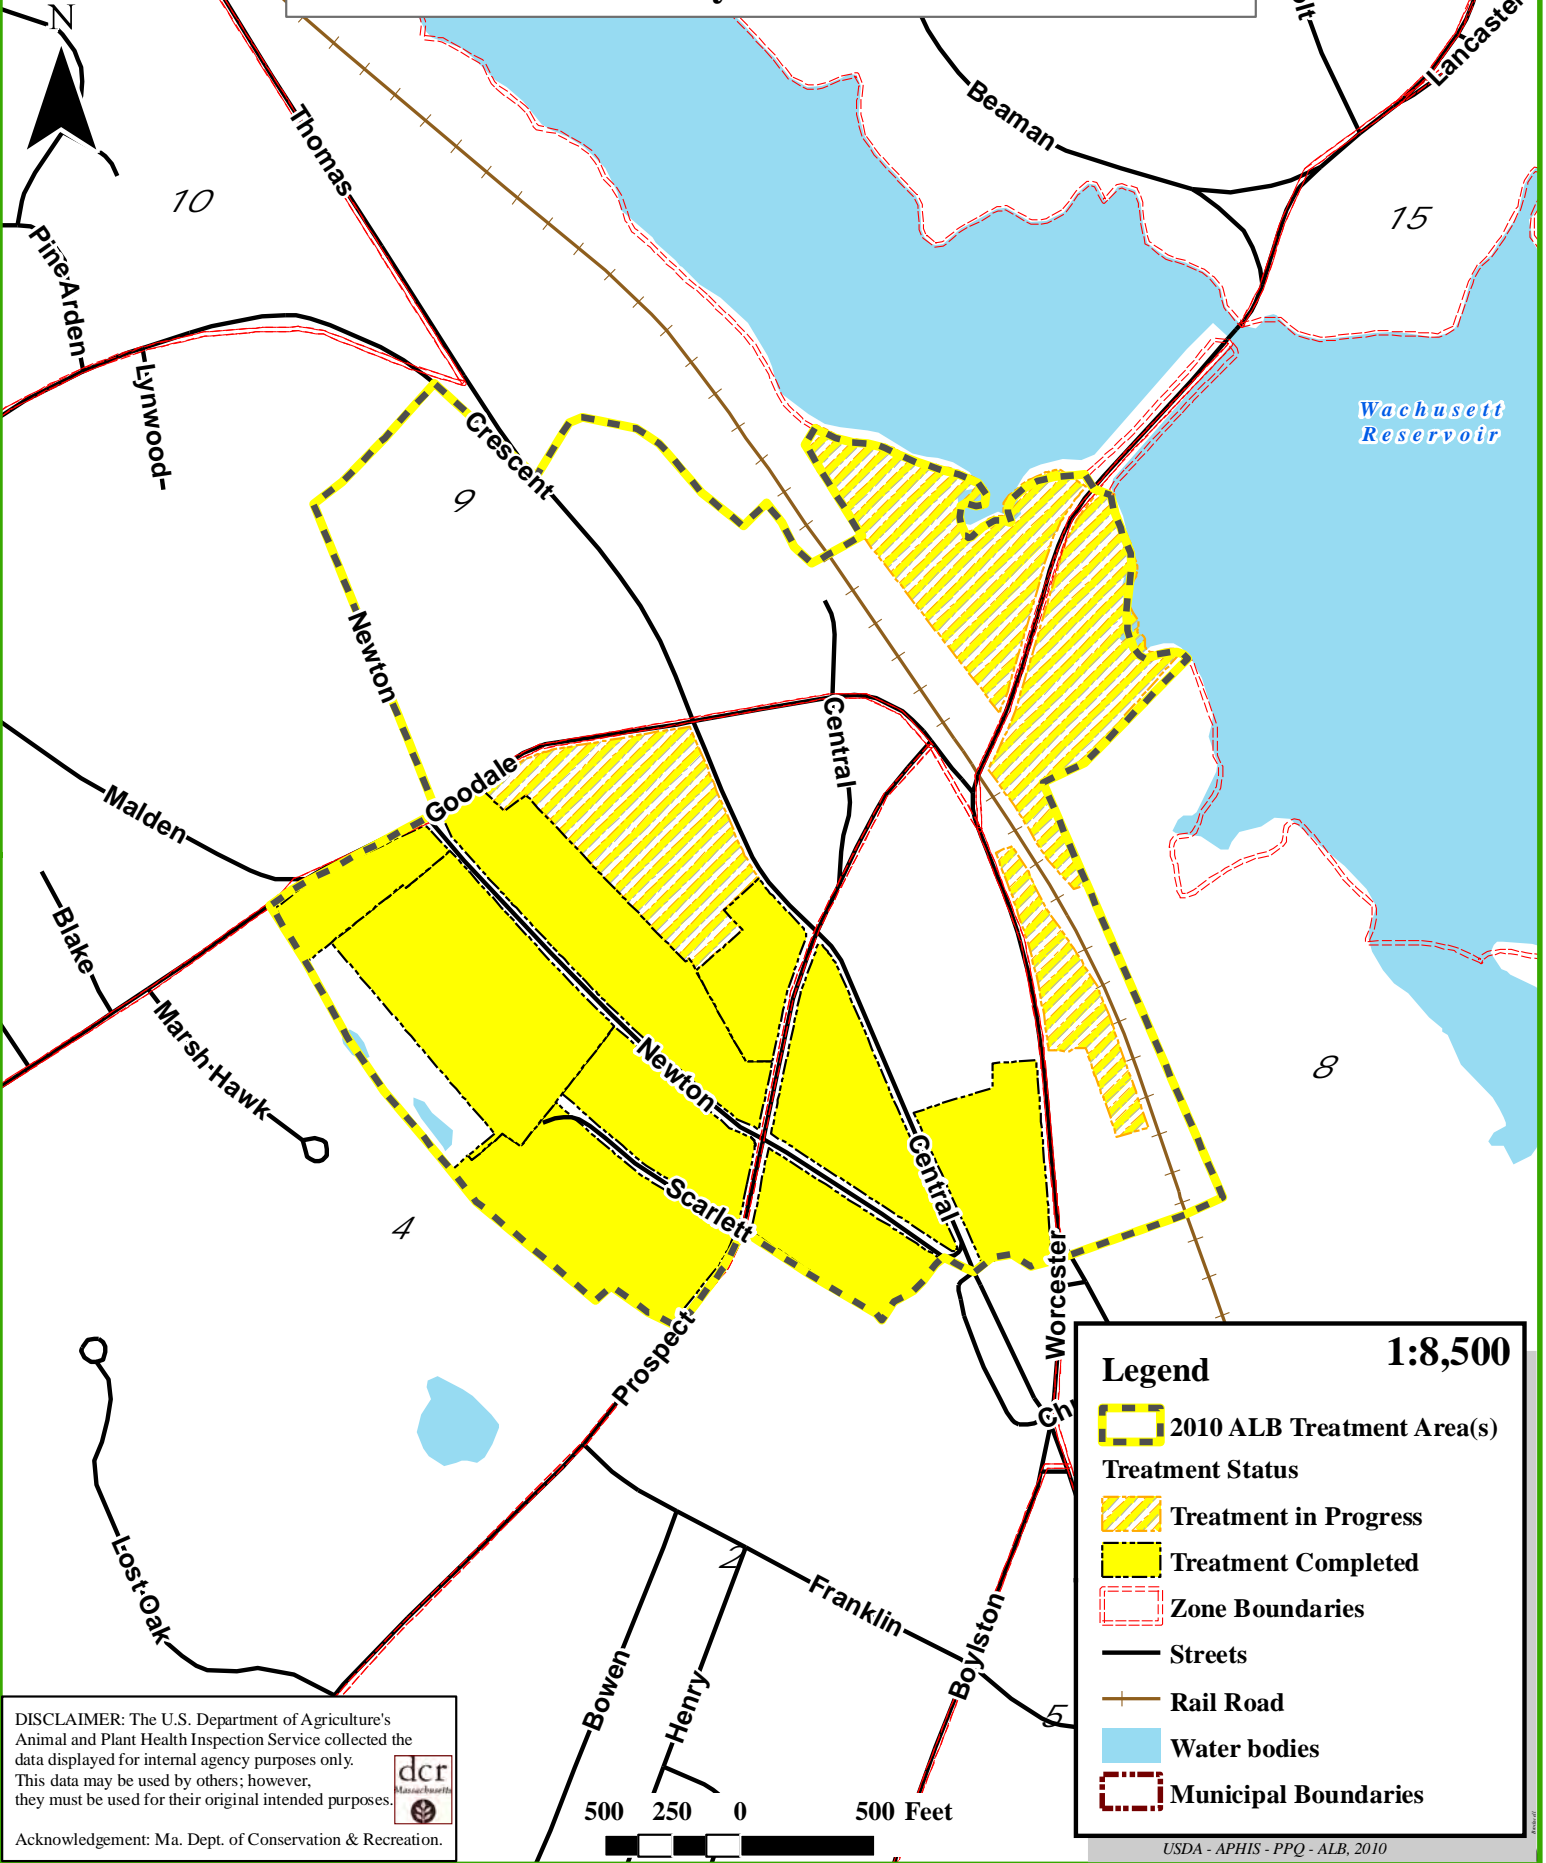

2010 Worcester County, Ma Treatment Area's Treatment Update Week One (April 26th - May 1st) Greendale Neighborhood, Worcester, Ma.

2010 Worcester County, Ma Treatment Area's Treatment Update Week One (April 26th - May 1st) West Boylston Satellite

Legend 1:8,500

- 2010 ALB Treatment Area(s)
- Treatment Status**
- Treatment in Progress
- Treatment Completed
- Zone Boundaries
- Streets
- Rail Road
- Water bodies
- Municipal Boundaries

DISCLAIMER: The U.S. Department of Agriculture's Animal and Plant Health Inspection Service collected the data displayed for internal agency purposes only. This data may be used by others; however, they must be used for their original intended purposes.