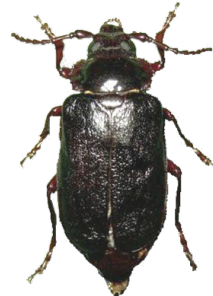

## Whitespotted sawyer

(*Monochamus scutellatus*)

$\frac{3}{4}$  – 1 inch long

Dull or bronzy-black, may be

mottled with whitish patches

Long faintly banded antennae

White scutellum

## Eyed click beetle

(*Alaus oculatus*)

1 - 1¾ inch long

Black with white speckles;

Black “eye spots”

## Brown prionid

(*Orthosoma brunneum*)

1 – 1½ inch long

Light chestnut brown, no spots

## Broadnecked root borer

(*Prionus laticollis*)

1 – 1½ inch long

Black with no white markings

Solid black antennae