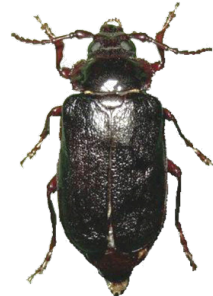

## Whitespotted sawyer

(*Monochamus scutellatus*)

$\frac{3}{4}$  – 1 inch long

Dull or bronzy-black, may be

mottled with whitish patches

Long faintly banded antennae

White scutellum

## Eyed click beetle

(*Alaus oculatus*)

1 -  $1\frac{3}{4}$  inch long

Black with white speckles;

Black “eye spots”

## Brown prionid

(*Orthosoma brunneum*)

1 –  $1\frac{1}{2}$  inch long

Light chestnut brown, no spots

## Broadnecked root borer

(*Prionus laticollis*)

1 –  $1\frac{1}{2}$  inch long

Black with no white markings

Solid black antennae