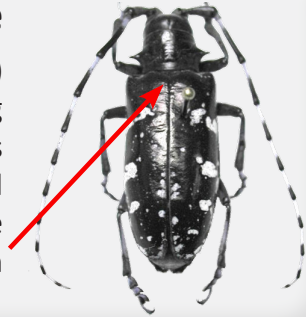

# ASIAN LONGHORNED BEETLE LOOK-ALIKES

(all insects shown approximately to scale, sizes given do not include antennae)

## Asian longhorned beetle

(*Anoplophora glabripennis*)

$\frac{3}{4}$  –  $1\frac{1}{2}$  inch long

Shiny black, bright white spots

Long antennae, banded

black and white

Black scutellum

## Whitespotted sawyer

(*Monochamus scutellatus*)

$\frac{3}{4}$  – 1 inch long

Dull or bronzy-black, may be

mottled with whitish patches

Long faintly banded antennae

White scutellum

## Eyed click beetle

(*Alaus oculatus*)

1 -  $1\frac{3}{4}$  inch long

Black with white speckles;

Black “eye spots”