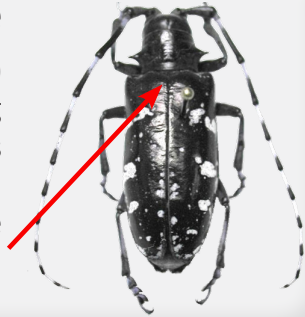

# ASIAN LONGHORNED BEETLE LOOK-ALIKES

(all insects shown approximately to scale, sizes given do not include antennae)

## Asian longhorned beetle

(*Anoplophora glabripennis*)

$\frac{3}{4}$  – 1½ inch long

Shiny black, bright white spots

Long antennae, banded

black and white

Black scutellum

## Whitespotted sawyer

(*Monochamus scutellatus*)

$\frac{3}{4}$  – 1 inch long

Dull or bronzy-black, may be

mottled with whitish patches

Long faintly banded antennae

White scutellum

## Eyed click beetle

(*Alaus oculatus*)

1 - 1¾ inch long

Black with white speckles;

Black “eye spots”