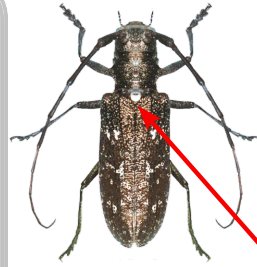

## Asian longhorned beetle

(*Anoplophora glabripennis*)

$\frac{3}{4}$  – 1½ inch long

Shiny black, bright white spots

Long antennae, banded

black and white

Black scutellum

## Whitespotted sawyer

(*Monochamus scutellatus*)

$\frac{3}{4}$  – 1 inch long

Dull or bronzy-black, may be

mottled with whitish patches

Long faintly banded antennae

White scutellum

## Northeastern sawyer

(*Monochamus notatus*)

$\frac{3}{4}$  – 1¼ inch long

Mottled light brown/white,

no distinct spots

## Eyed click beetle

(*Alaus oculatus*)

1 - 1¾ inch long

Black with white speckles;

Black “eye spots”