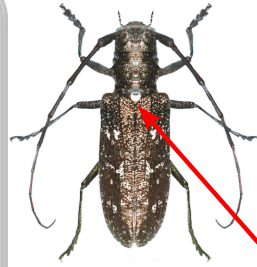

## Asian longhorned beetle

(*Anoplophora glabripennis*)

$\frac{3}{4}$  –  $1\frac{1}{2}$  inch long

Shiny black, bright white spots

Long antennae, banded

black and white

Black scutellum

## Whitespotted sawyer

(*Monochamus scutellatus*)

$\frac{3}{4}$  – 1 inch long

Dull or bronzy-black, may be

mottled with whitish patches

Long faintly banded antennae

White scutellum

## Northeastern sawyer

(*Monochamus notatus*)

$\frac{3}{4}$  –  $1\frac{1}{4}$  inch long

Mottled light brown/white,

no distinct spots

## Eyed click beetle

(*Alaus oculatus*)

1 -  $1\frac{3}{4}$  inch long

Black with white speckles;

Black “eye spots”